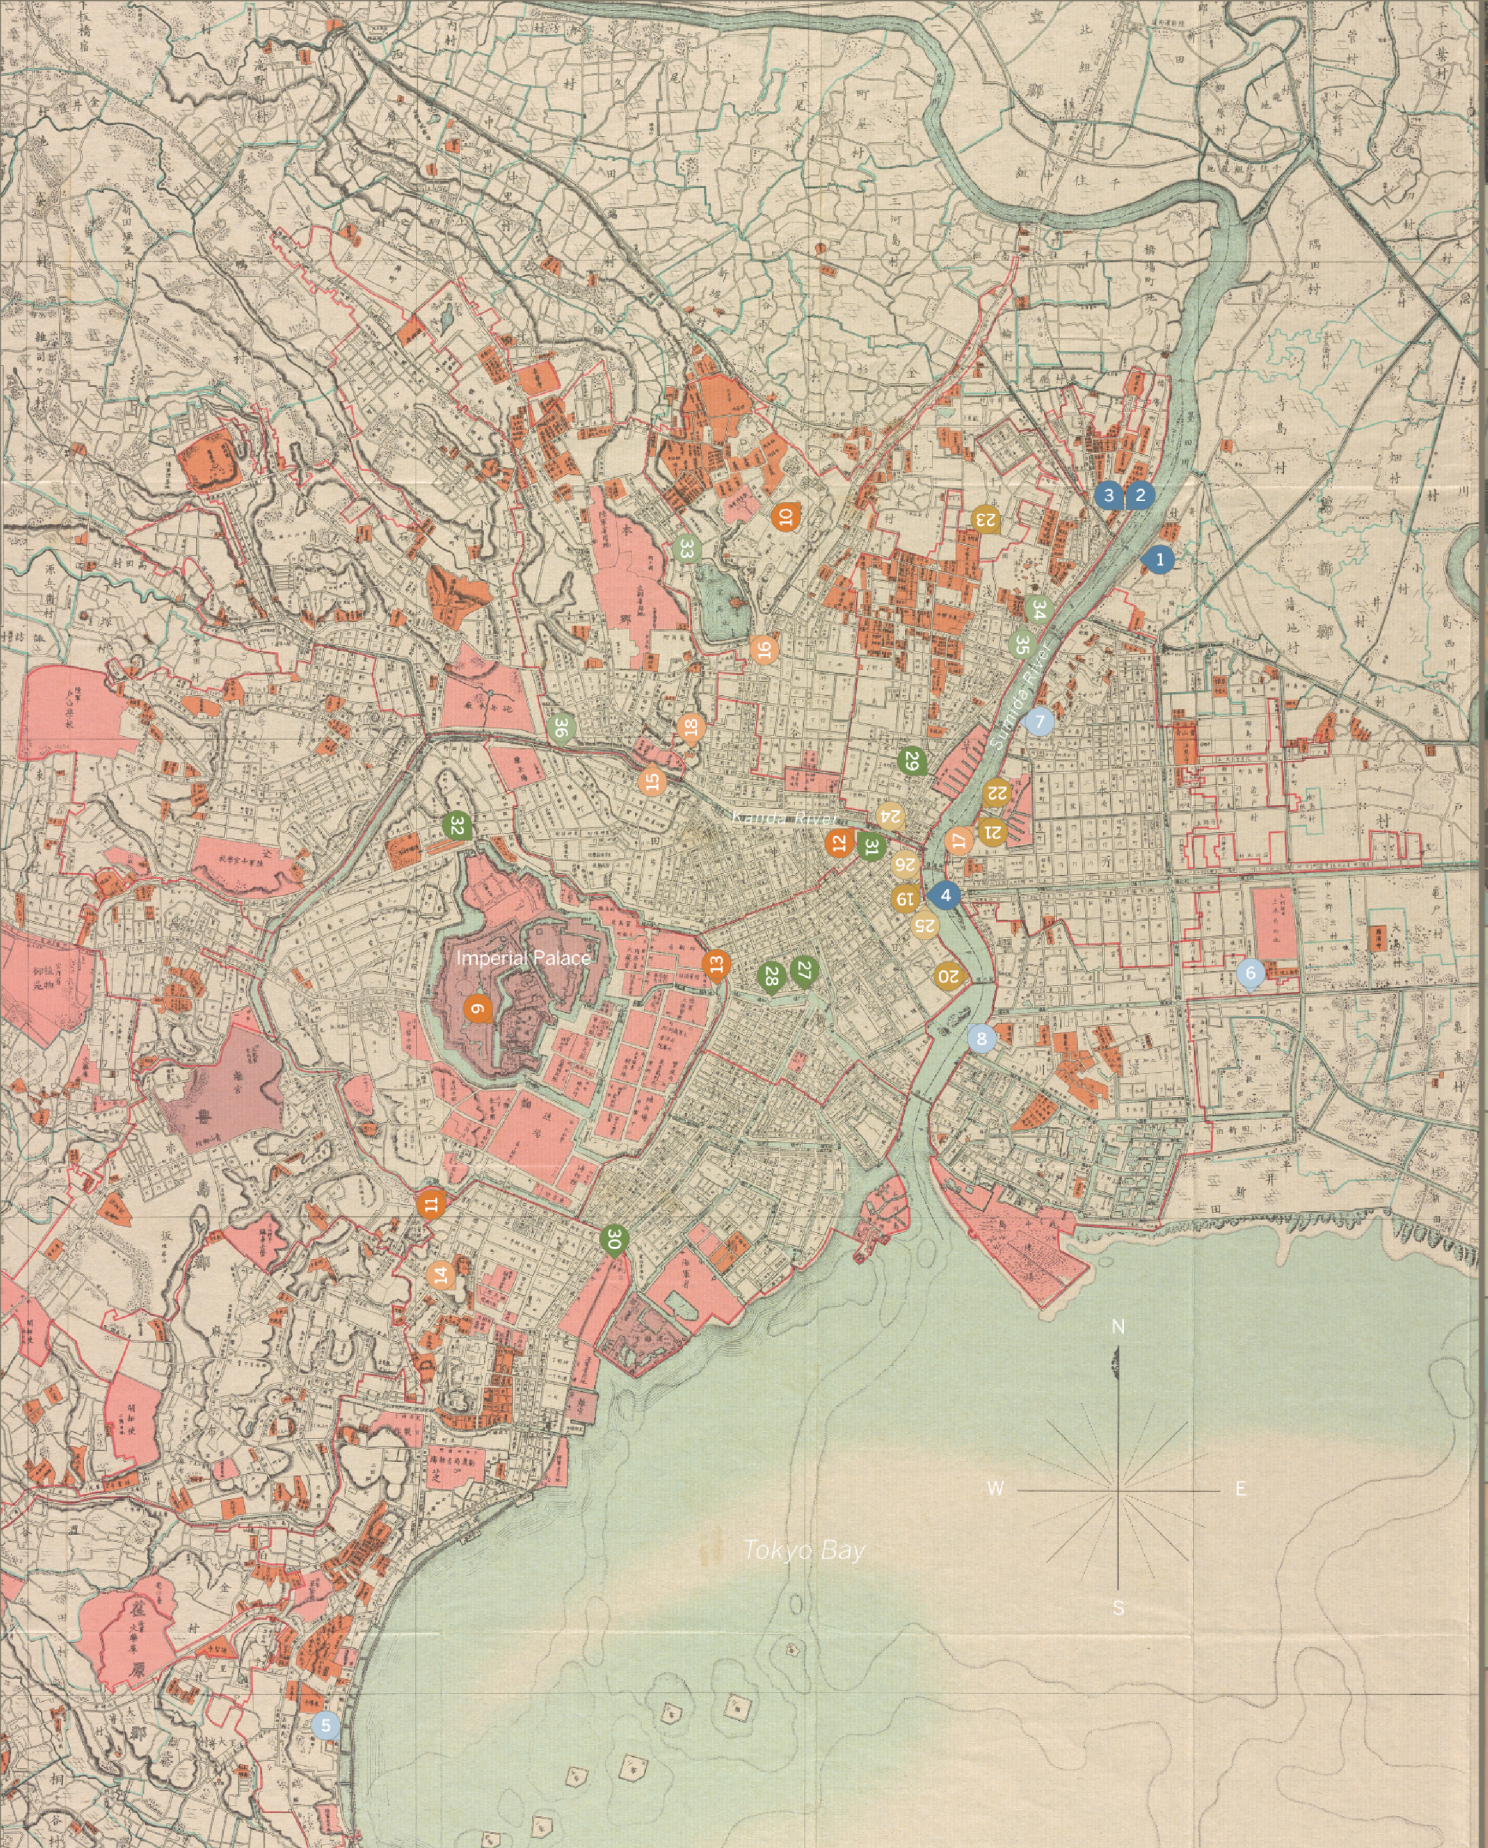

Survey map of Tokyo
1873
Courtesy of Edo-Tokyo Museum